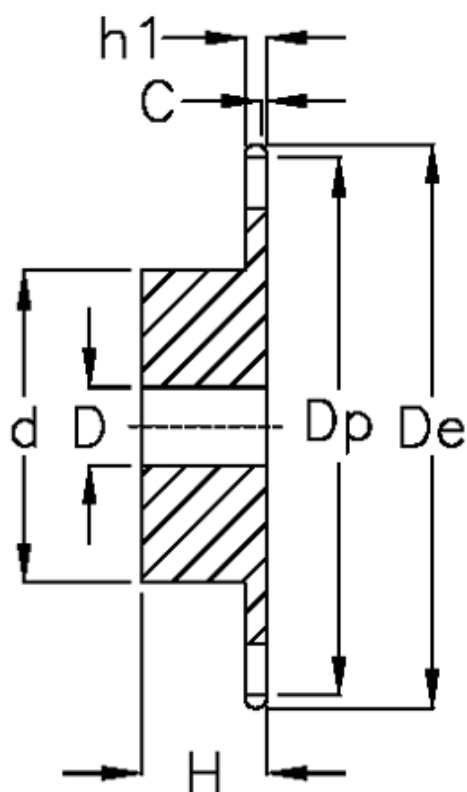

Article number: 616011003018

Description: Sprocket 06 B-1 Z=18 simplex
predrilled

Measures

C = 1
d = 43
D = $10 \pm 0,5$

De = 58.3

Dp = 54.85

For chain size = 3/8" x 7/32"

For chain type = 06 B-1

H = 28

h1 = 5.2

Number of teeth = 18